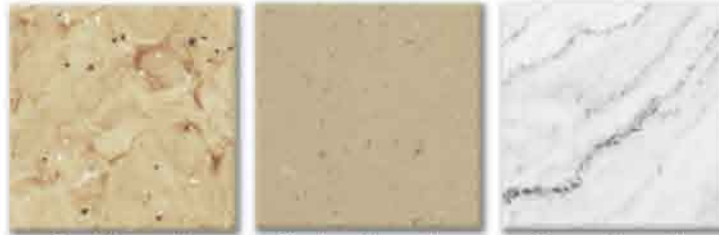

## ARRAY Veined Solid Surface - 6 colors + color matching

(1/4" & 1/2" thick)

Sand Mountain V212

Shadow Mountain V216

Cararra Mountain V201

Ivory Mountain V107

Storm Mountain V113

Desert Mountain V111